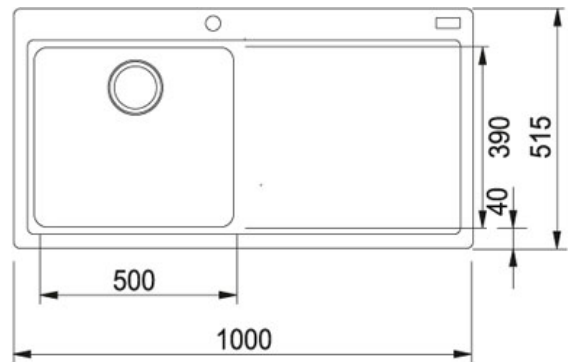

SPECIFICATION SHEET

PRODUCT FAMILY: SINKS FINISH: FRAGRANITE POLAR WHITE SERIES: MYTHOS MODEL: MTG 611

Product Information

Article Number	114.0046.305
Price	£ 397.49
Cabinet Size	600 mm
Dimensions	1000 mm x 515 mm
Bowl Size	500 mm x 390 mm x 200 mm
Cut-Out Size	984 mm x 494 mm
Cut-Out Template	No
Position of Drainer	Right hand side
Opposite Configuration	114.0045.906